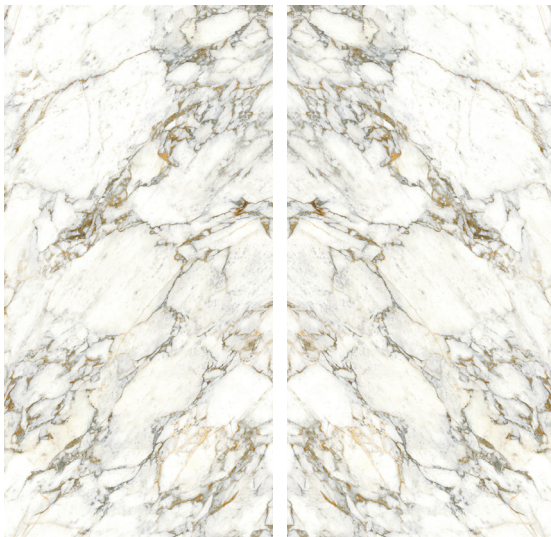

THICKNESS:

1/2 IN (12 MM)

3/4 IN (20 MM)

FINISH:

POLISHED

GRAPHIC:

BOOKMATCH

TERRAZZO BIANCO